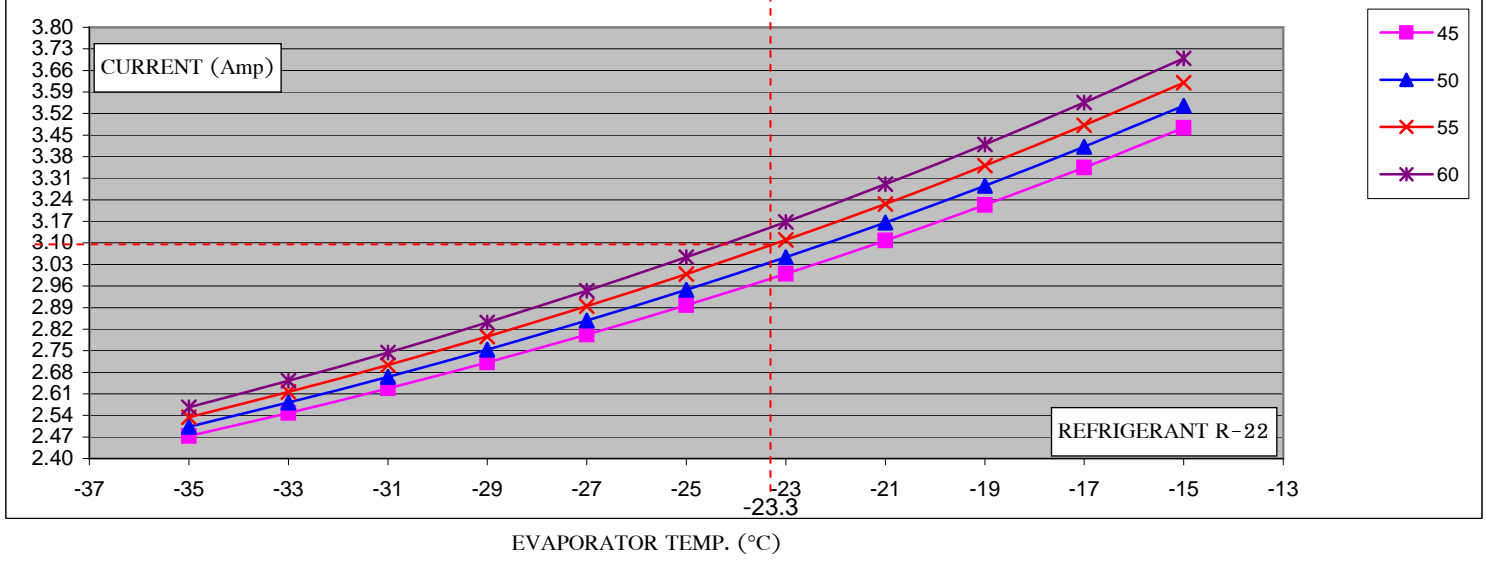

## COMPRESSOR PERFORMANCE CURVE

27/10/2013

UNCONTROLLED COPY

AE 2426E 26E

### RATED PERFORMANCE

**Cooling Capacity** 640 W  
**Power Input** 600 W  
**Current** 3.10 A.

EVAPORATOR TEMP. (°C)