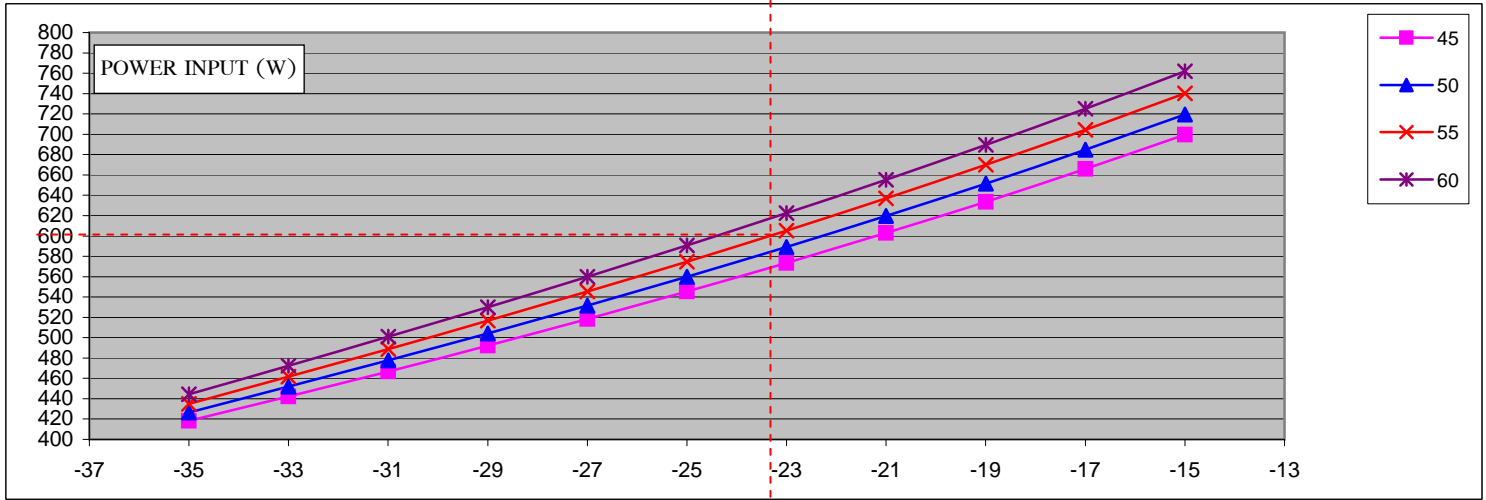

## COMPRESSOR PERFORMANCE CURVE

27/10/2013

UNCONTROLLED COPY

AE 2426E 26E

### RATED PERFORMANCE

**Cooling Capacity** 640 W  
**Power Input** 600 W  
**Current** 3.10 A.

EVAPORATOR TEMP. (°C)