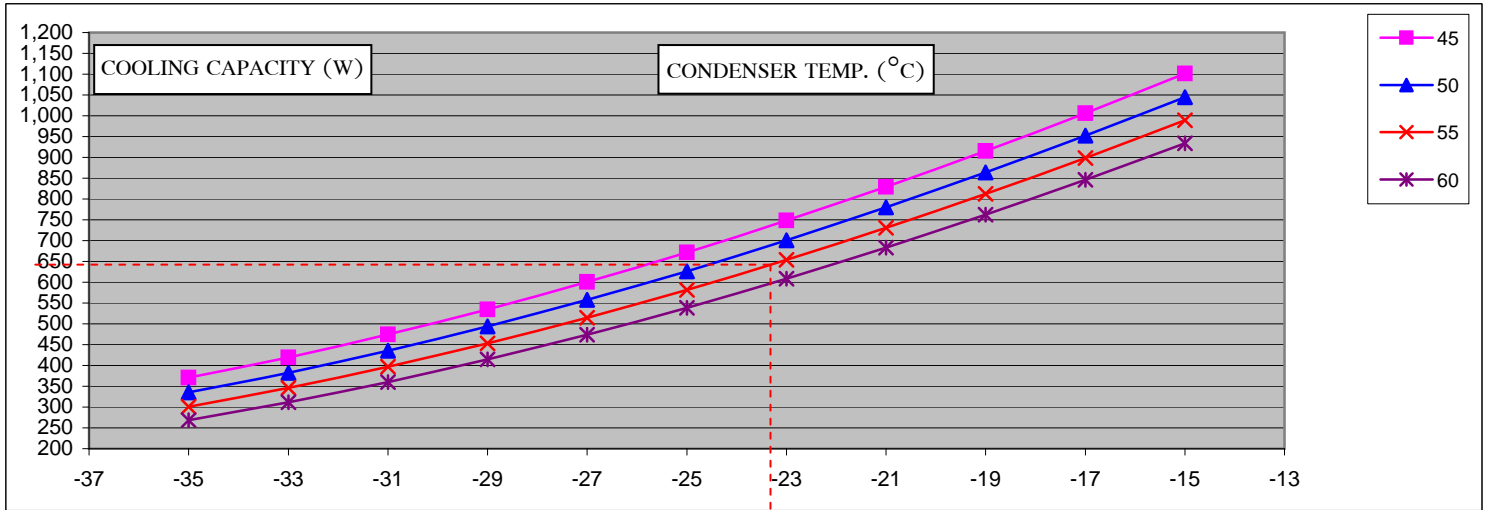

## COMPRESSOR PERFORMANCE CURVE

27/10/2013

UNCONTROLLED COPY

AE 2426E 26E

### RATED PERFORMANCE

**Cooling Capacity** 640 W  
**Power Input** 600 W  
**Current** 3.10 A.

EVAPORATOR TEMP. (°C)