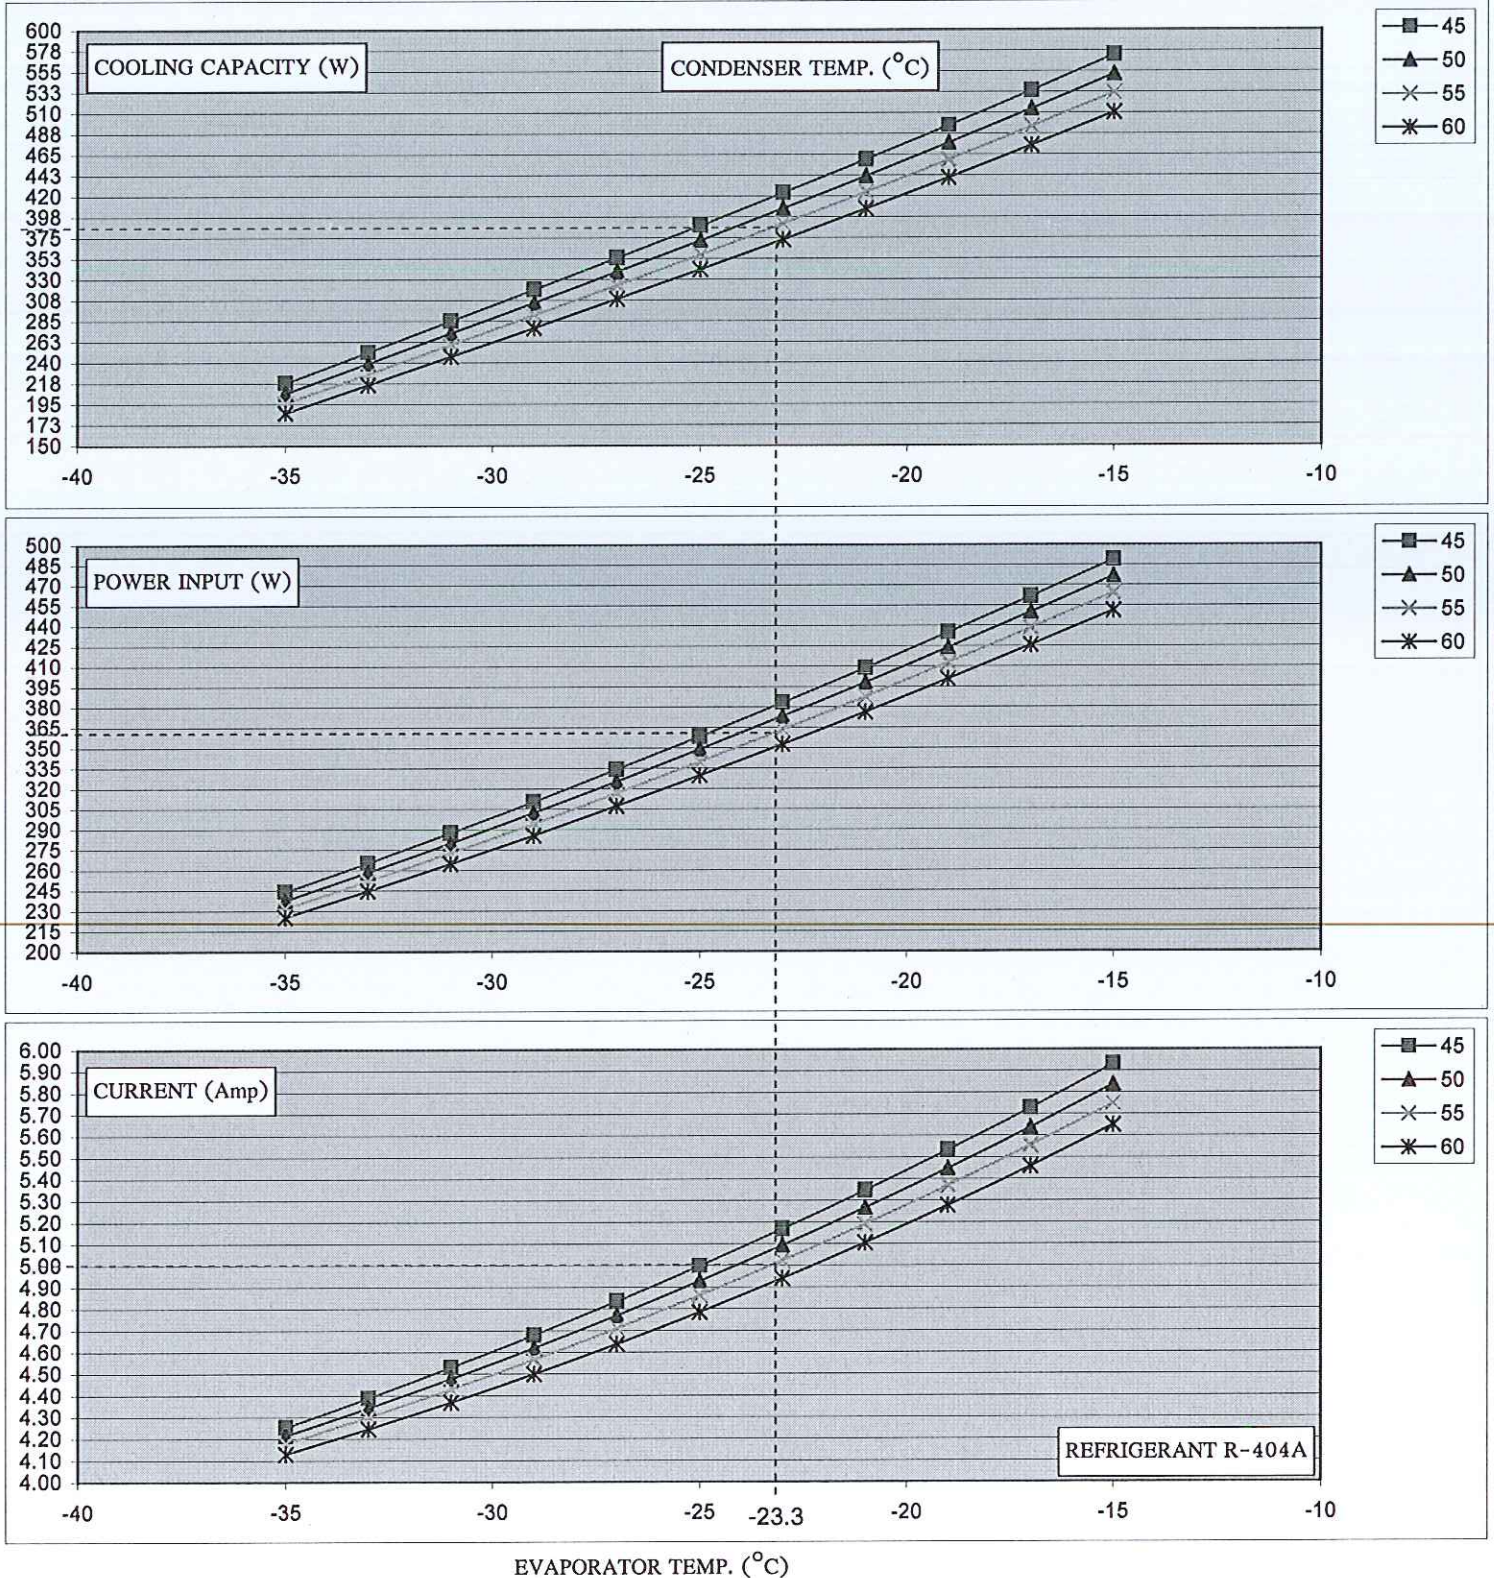

KULTHORN KIRBY PUBLIC CO.,LTD.

COMPRESSOR PERFORMANCE CURVE

17/04/2012

AE 2413ZK-3 452

COMPRESSOR DATA

Voltage Range 90-110V, 60Hz
 Motor Type 1PH
 Application Low Back Pressure
 Refrigerant R404A

RATED PERFORMANCE

Cooling Capacity 385 W
 Power Input 360 W
 Current 5.00 A.

KULTHORN KIRBY PUBLIC CO.,LTD.

COMPRESSOR PERFORMANCE CURVE

17/04/2012

AE 2413ZK-3 452

COMPRESSOR DATA

Voltage Range 90-110V, 50Hz
Motor Type 1PH
Application Low Back Pressure
Refrigerant R404A

RATED PERFORMANCE

Cooling Capacity 325 W
Power Input 358 W
Current 6.10 A.